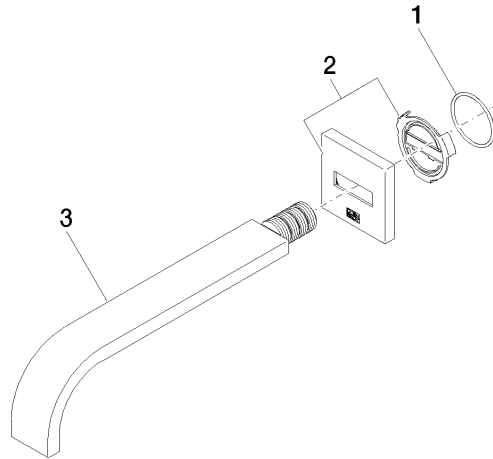

MEM Bath spout for wall mounting - Brushed Durabron (23kt Gold)

MEM

13 801 782

- 220mm projection
- rectangular, air-enriched flow
- rosette 60 x 60 mm
- hole diameter 37 mm
- 1/2" connection
- max. flow 38.5 l/min at 3 bar flow pressure
- WRAS 2203039

Recommended miscellaneous

- Concealed wall elbow -** 35 085 970 90
- max. recess depth 163 mm
 - min. recess depth 90 mm

13 801 782

mm [inches]

Flow rate chart

Certificates

WRAS_2203039.

13 801 782

Spare parts list

No.	Item Number	Name	Quantity used	Delivery time
1	09 14 10 111 90	seal	1	2
2	90 27 78 035 00-28	rosette	1	20
3	04 28 22 290 00-28	spout	1	20