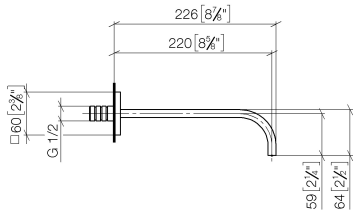

MEM Bath spout for wall mounting - Brushed Durabron (23kt Gold)

MEM

13 801 782

- 220mm projection
- rectangular, air-enriched flow
- rosette 60 x 60 mm
- hole diameter 37 mm
- 1/2" connection
- max. flow 38.5 l/min at 3 bar flow pressure
- WRAS 2203039

Recommended miscellaneous

- Concealed wall elbow -** 35 085 970 90
- max. recess depth 163 mm
 - min. recess depth 90 mm

13 801 782

mm [inches]

Flow rate chart

Certificates

WRAS_2203039.

13 801 782

Spare parts list

No.	Item Number	Name	Quantity used	Delivery time
1	09 14 10 111 90	seal	1	2
2	90 27 78 035 00-28	rosette	1	20
3	04 28 22 290 00-28	spout	1	20